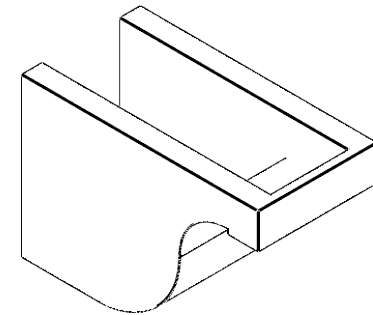

ITEM NUMBER: RFTURO060X08000X12000X008DEL00RCPR

6"W X 8"H X 12"L TIMBERTHANE ROUGH CEDAR DEL MONTE FAUX WOOD OPEN RAFTER TAIL, 8"L END, PRIMED TAN

FRONT PROFILE

SIDE PROFILE

ISOMETRIC

GENERATED DATE : 03/02/2023

EKENA MILLWORK
2300 WEST MAIN ST.
CLARKSVILLE, TX 75426
TOLL FREE: 866-607-0453
WWW.EKENAMILLWORK.COM

NOTES

1. INSTALLATION TO BE COMPLETED IN ACCORDANCE WITH MANUFACTURER'S SPECIFICATIONS.
2. DRAWING MAY NOT BE TO SCALE
3. THIS DRAWING IS INTENDED FOR DESIGN AND PLANNING PURPOSES ONLY.
4. ALL INFORMATION CONTAINED HEREIN WAS CURRENT AT THE TIME OF DEVELOPMENT BUT MUST BE REVIEWED AND APPROVED BY THE PRODUCT MANUFACTURER TO BE CONSIDERED ACCURATE.
5. TIMBERTHANE ARCHITECTURAL PRODUCTS ARE MADE FROM HIGH DENSITY URETHANE AND COME FACTORY PRIMED