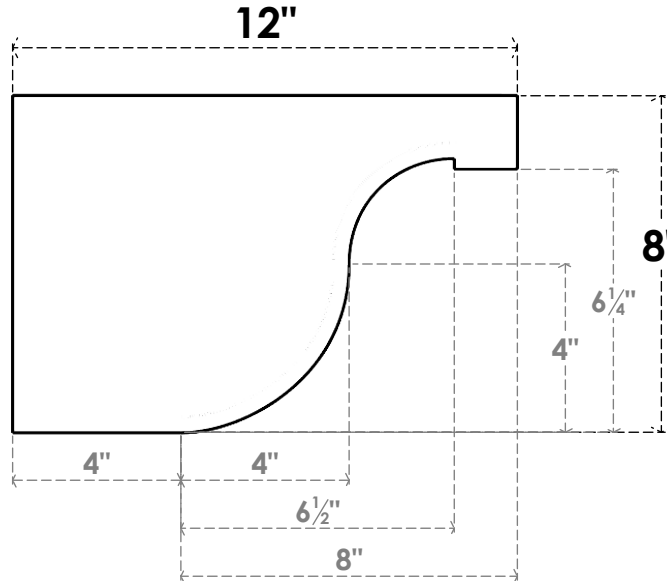

ITEM NUMBER: RFTURO060X08000X12000X008DEL00RCPR

6"W X 8"H X 12"L TIMBERTHANE ROUGH CEDAR DEL MONTE FAUX WOOD OPEN RAFTER TAIL, 8"L END, PRIMED TAN

FRONT PROFILE

SIDE PROFILE

ISOMETRIC

GENERATED DATE : 03/02/2023