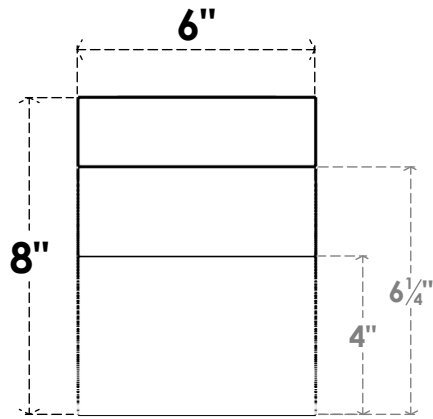

ITEM NUMBER: RFTURO060X08000X12000X008DEL00RCPR

6"W X 8"H X 12"L TIMBERTHANE ROUGH CEDAR DEL MONTE FAUX WOOD OPEN RAFTER TAIL, 8"L END, PRIMED TAN

FRONT PROFILE

SIDE PROFILE

ISOMETRIC

GENERATED DATE : 03/02/2023